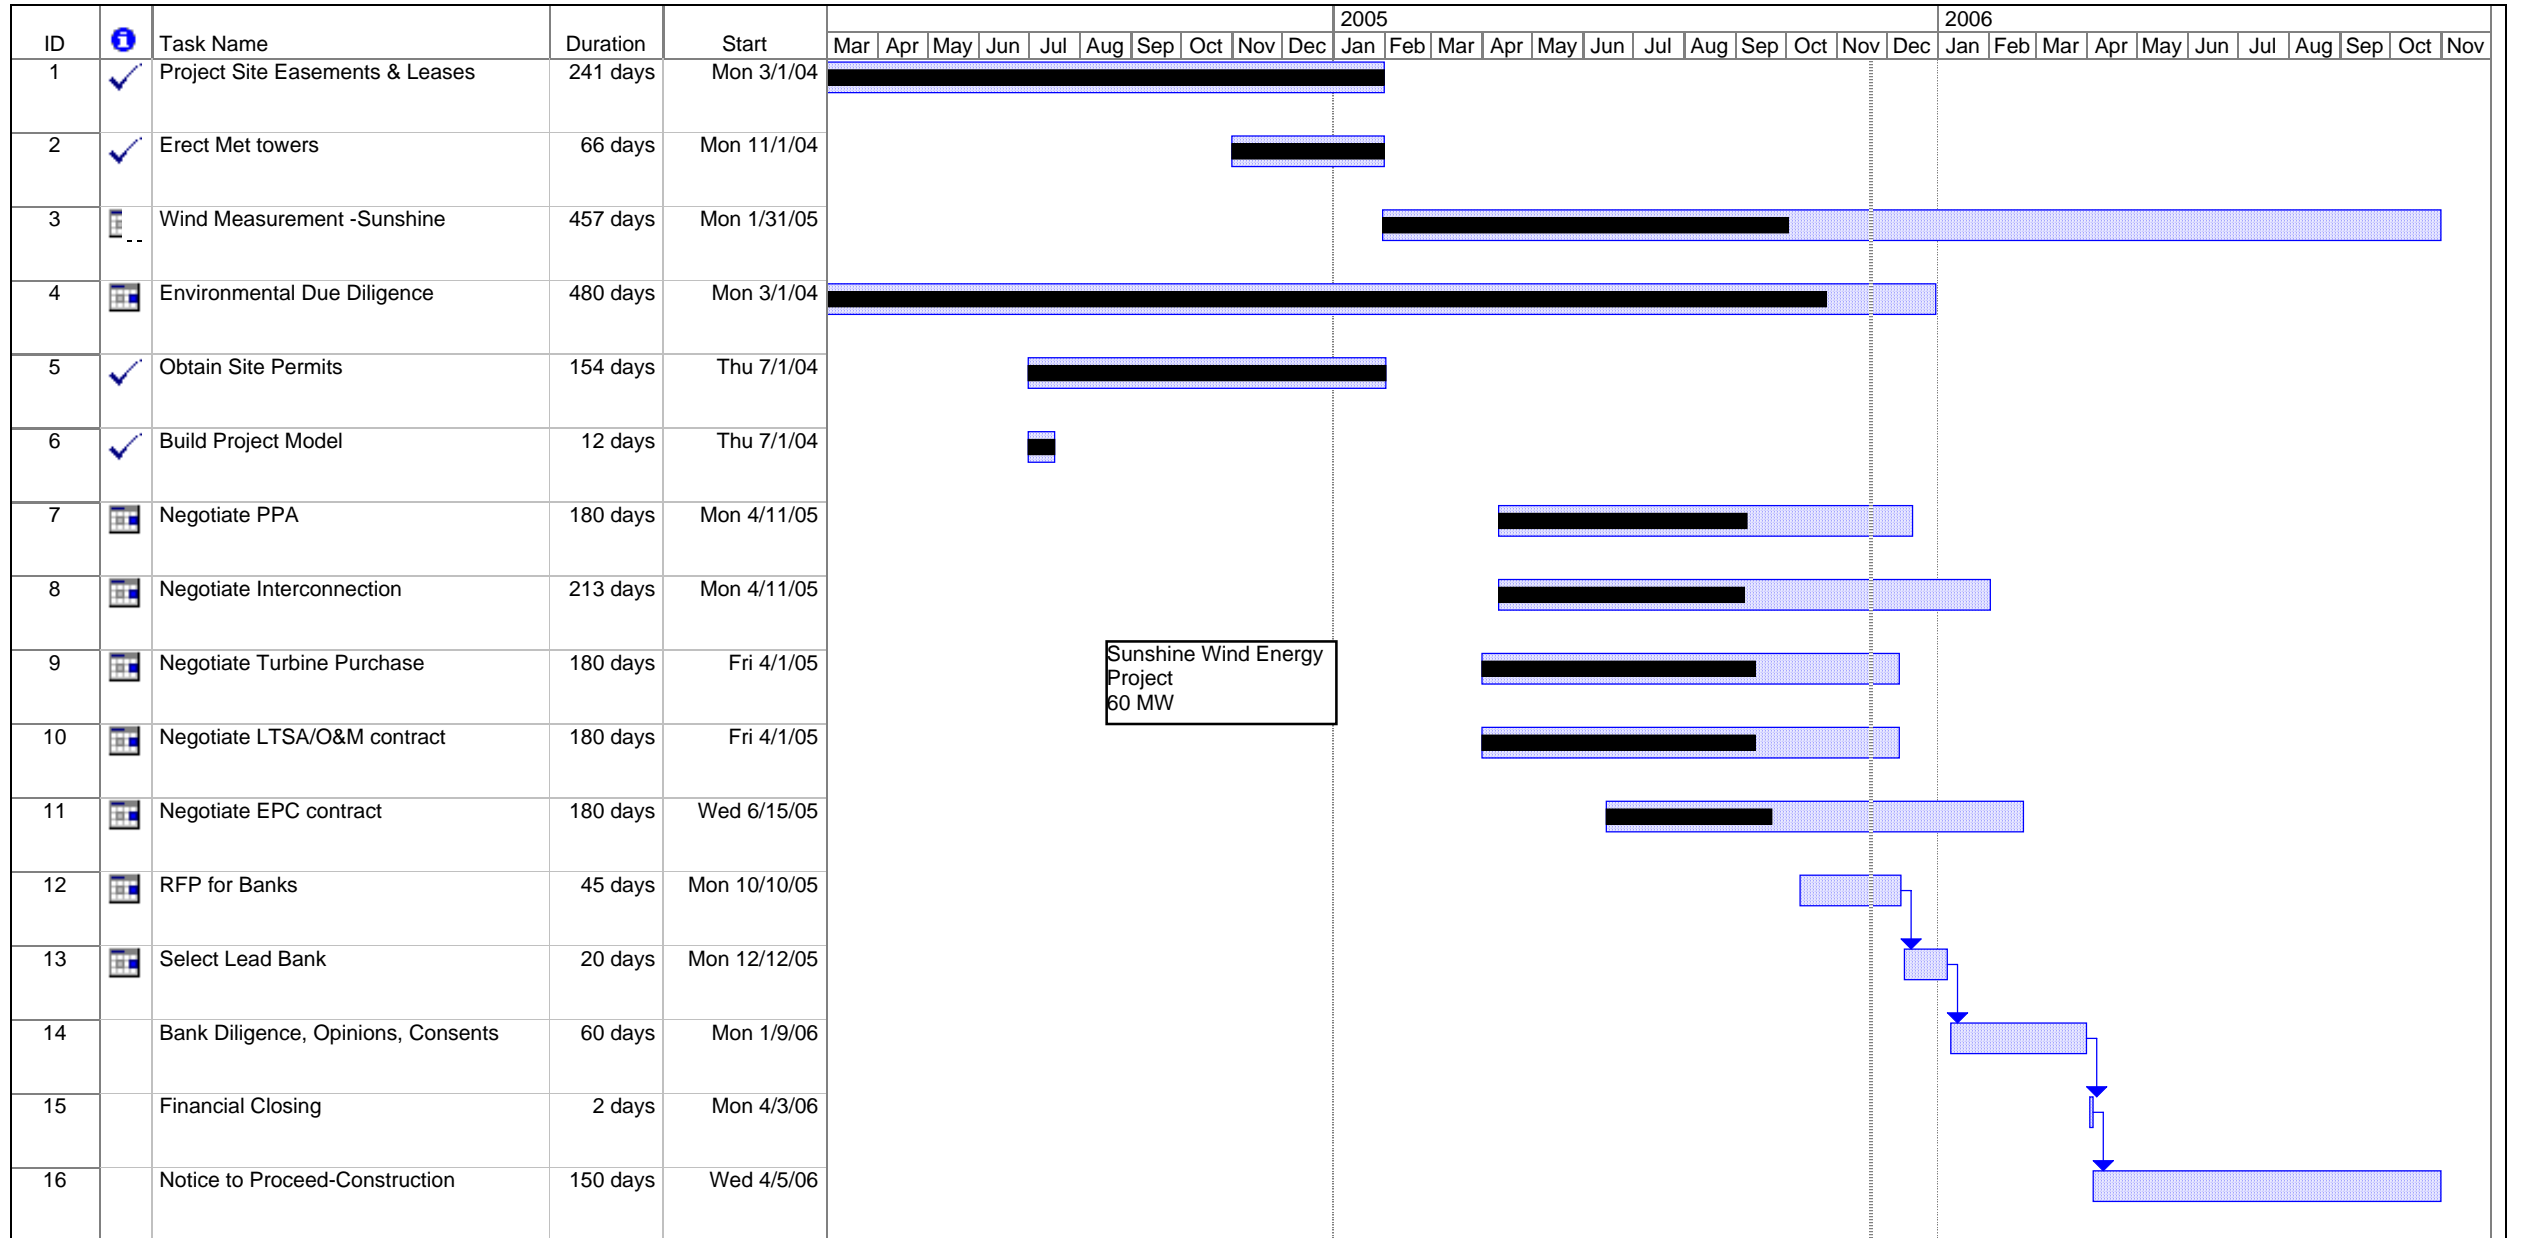

Appendix H
Supplementary Wind Information

Gray Mountain Phase 1
150 MW of 450 MW Ultimate

Project: GrayMountain
Date: Mon 11/21/05

Task [Blue Box] Milestone [Diamond] Rolled Up Task [Blue Box] Rolled Up Progress [Black Box] External Tasks [Grey Box] Group By Summary [Black Arrow]
 Progress [Black Box] Summary [Black Arrow] Rolled Up Milestone [White Diamond] Split [Dotted Line] Project Summary [Grey Arrow]

Page 1

Clear Creek Project
75 MW

Project: ClearCreek
Date: Mon 11/21/05

Task		Summary		Rolled Up Progress		Project Summary	
Progress		Rolled Up Task		Split		Group By Summary	
Milestone		Rolled Up Milestone		External Tasks			

Sunshine Wind Energy Project
60 MW

Project: Sunshine
Date: Mon 11/21/05

Task		Summary		Rolled Up Progress		Project Summary	
Progress		Rolled Up Task		Split		Group By Summary	
Milestone		Rolled Up Milestone		External Tasks			