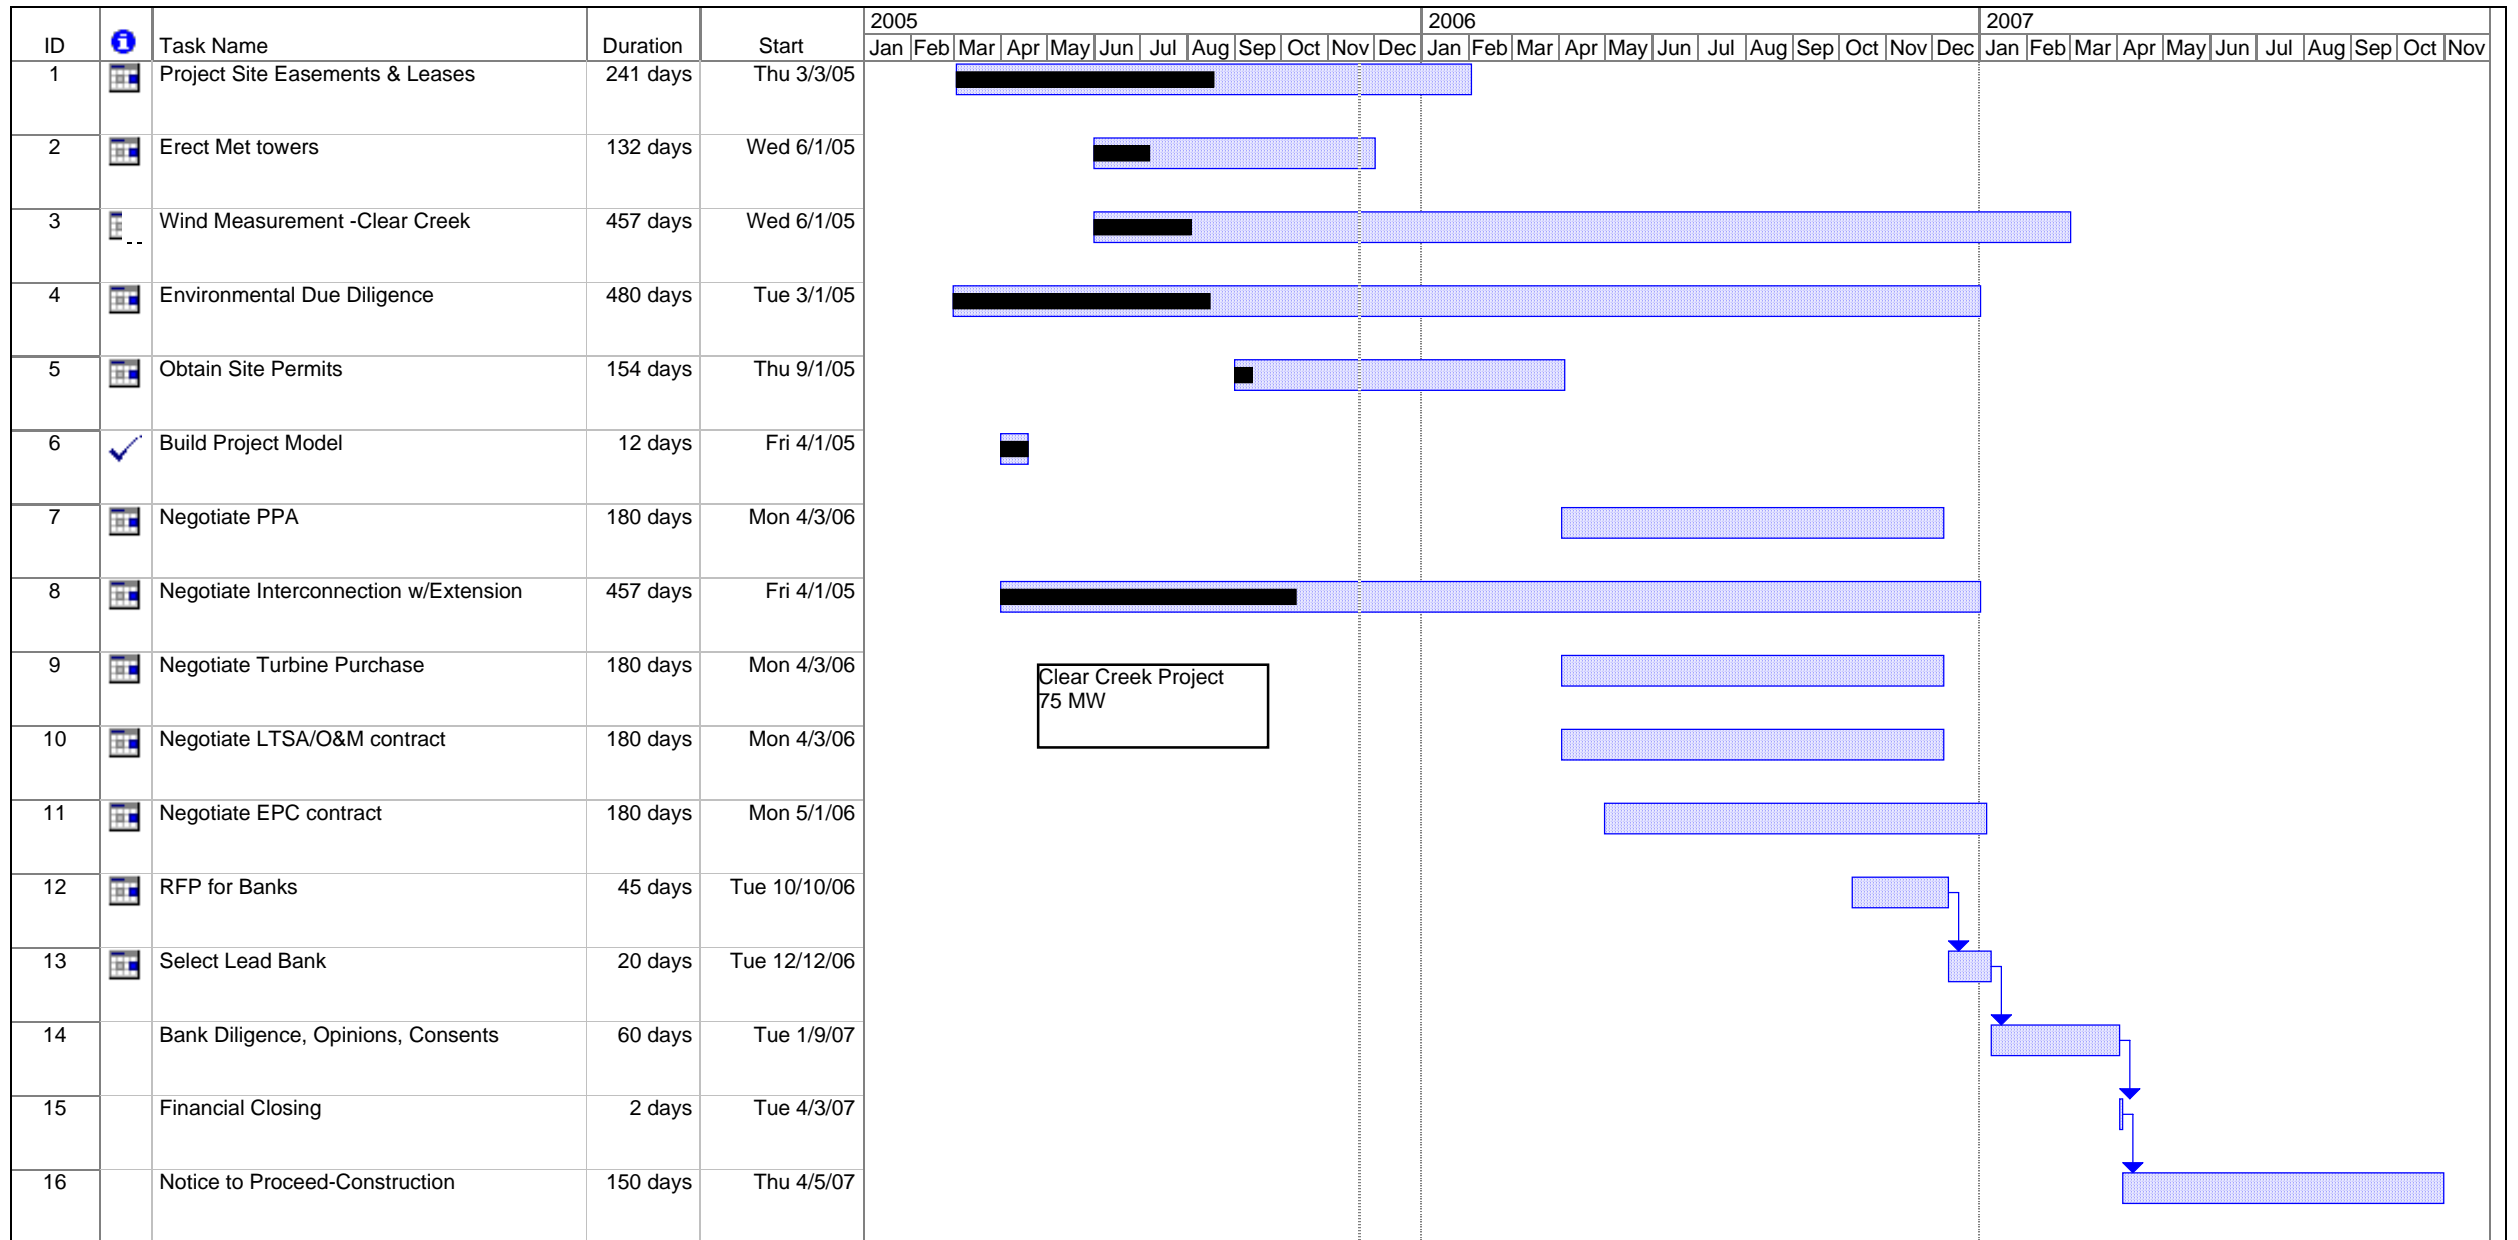

Appendix H
Supplementary Wind Information

Gray Mountain Phase 1
150 MW of 450 MW Ultimate

Project: GrayMountain
Date: Mon 11/21/05

Task [Blue Box] Milestone [Diamond] Rolled Up Task [Blue Box] Rolled Up Progress [Black Box] External Tasks [Grey Box] Group By Summary [Black Arrow]
 Progress [Black Box] Summary [Black Arrow] Rolled Up Milestone [White Diamond] Split [Dotted Line] Project Summary [Grey Arrow]

Page 1

Clear Creek Project
75 MW

Project: ClearCreek
Date: Mon 11/21/05

Task		Summary		Rolled Up Progress		Project Summary	
Progress		Rolled Up Task		Split		Group By Summary	
Milestone		Rolled Up Milestone		External Tasks			

Sunshine Wind Energy Project
60 MW

Project: Sunshine
Date: Mon 11/21/05

Task		Summary		Rolled Up Progress		Project Summary	
Progress		Rolled Up Task		Split		Group By Summary	
Milestone		Rolled Up Milestone		External Tasks			