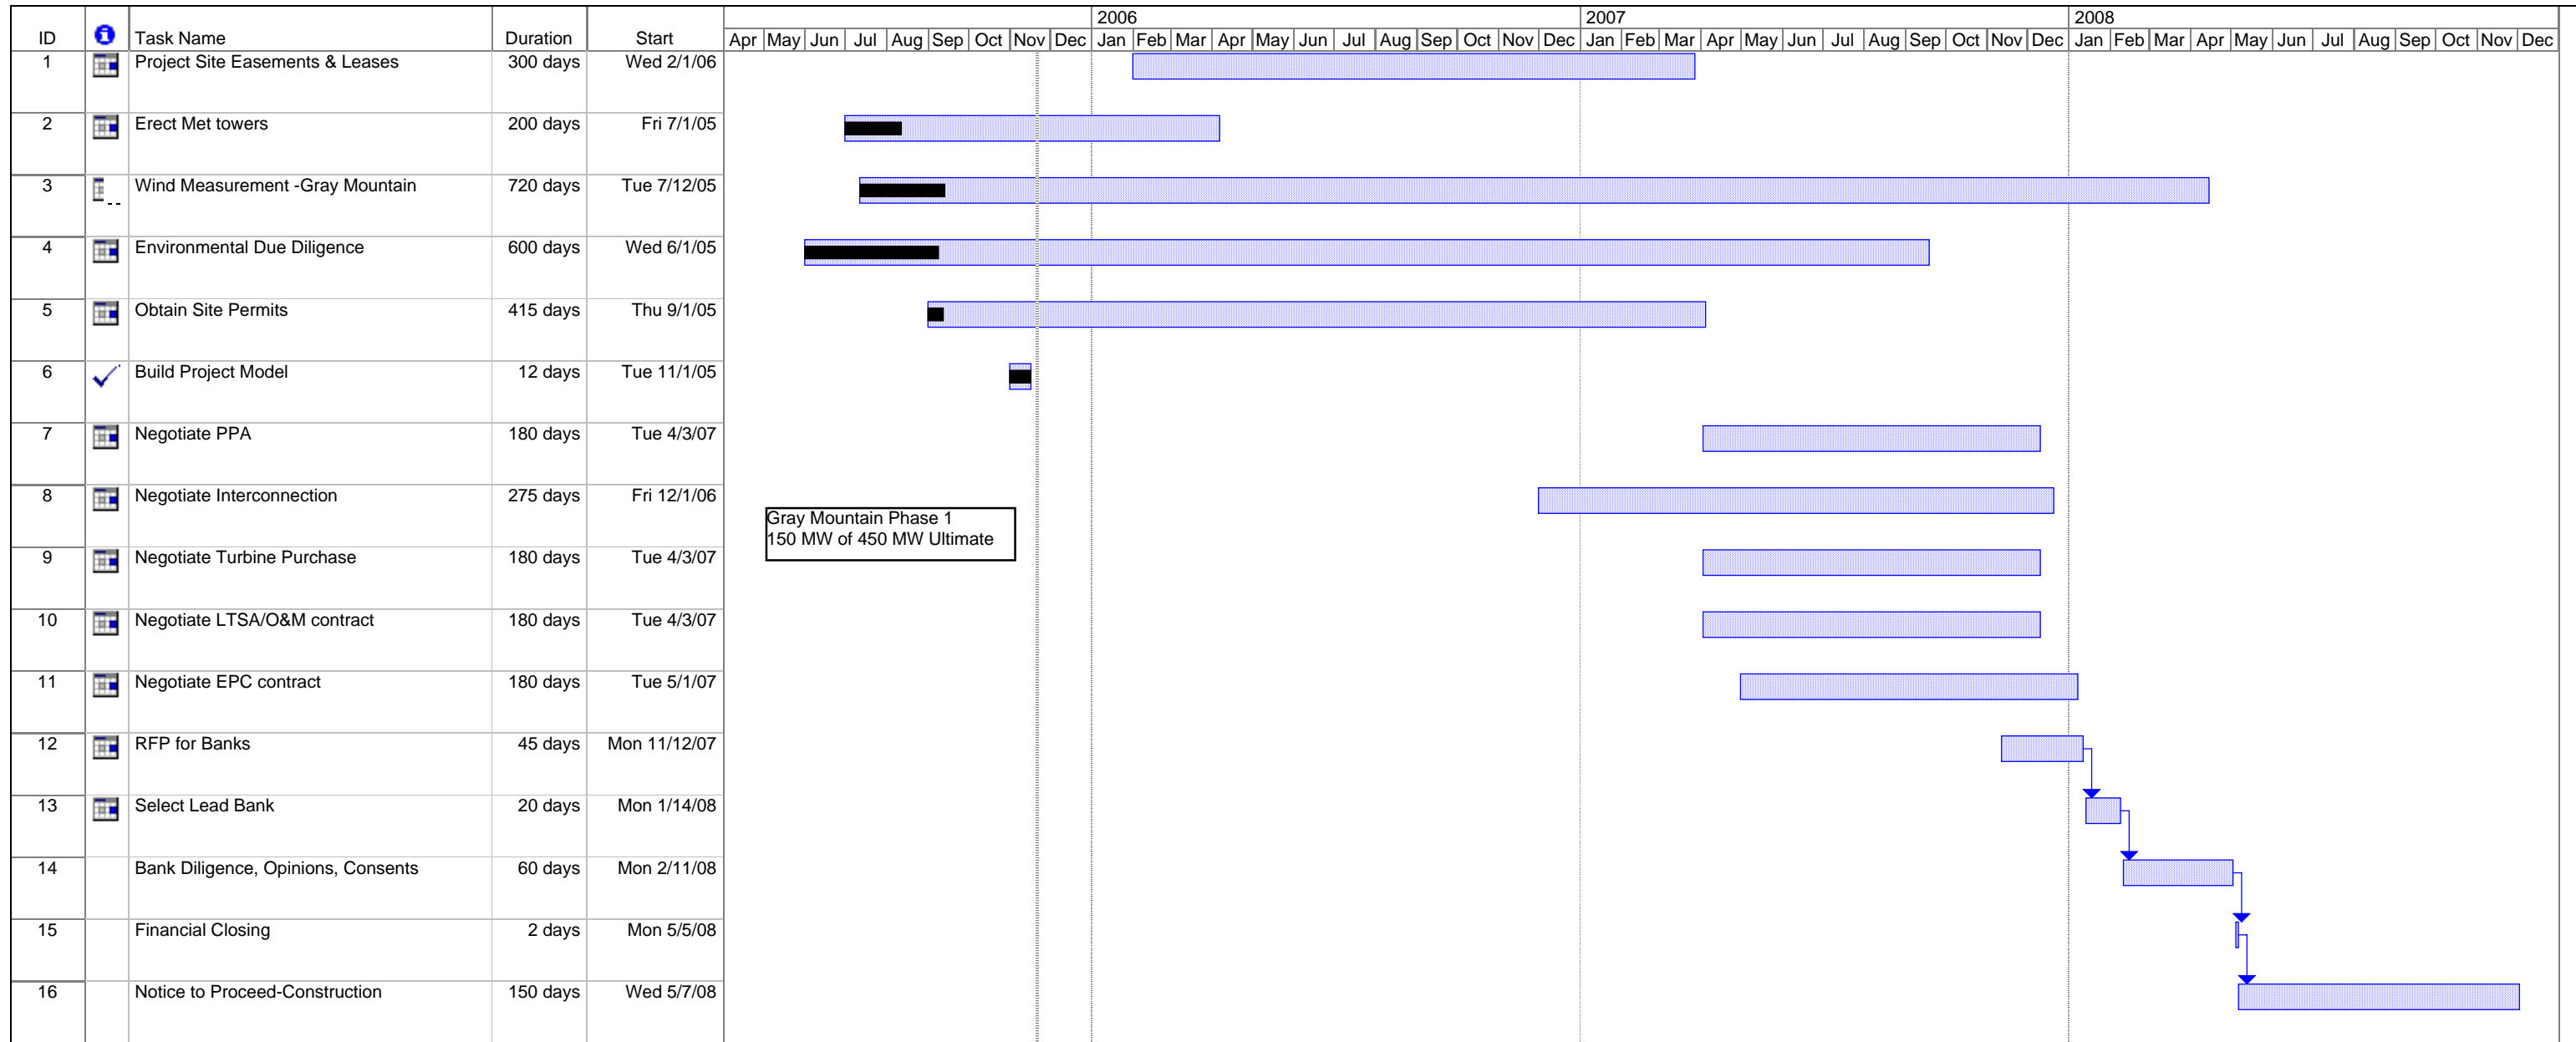

Appendix H
Supplementary Wind Information

Gray Mountain Phase 1
150 MW of 450 MW Ultimate

Project: GrayMountain
Date: Mon 11/21/05

Task [Blue Box] Milestone [Diamond] Rolled Up Task [Blue Box] Rolled Up Progress [Black Box] External Tasks [Grey Box] Group By Summary [Black Arrow]
 Progress [Black Box] Summary [Black Arrow] Rolled Up Milestone [White Diamond] Split [Dotted Line] Project Summary [Grey Arrow]

Page 1

Clear Creek Project
75 MW

Project: ClearCreek
Date: Mon 11/21/05

Task		Summary		Rolled Up Progress		Project Summary	
Progress		Rolled Up Task		Split		Group By Summary	
Milestone		Rolled Up Milestone		External Tasks			

Sunshine Wind Energy Project
60 MW

Project: Sunshine
Date: Mon 11/21/05

Task		Summary		Rolled Up Progress		Project Summary	
Progress		Rolled Up Task		Split		Group By Summary	
Milestone		Rolled Up Milestone		External Tasks			